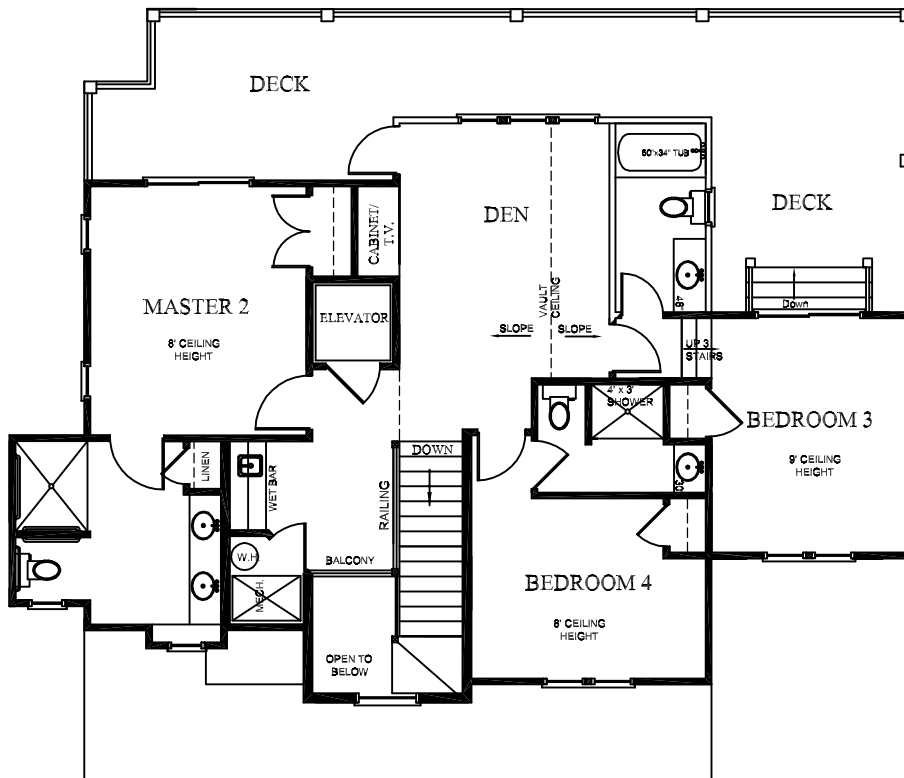

FIRST FLOOR PLAN

HEATED LIVING AREA	1216 SQ. FT.
FIRST FLOOR	1110 SQ. FT.
SECOND FLOOR	1110 SQ. FT.
TOTAL	2343 SQ. FT.

SECOND FLOOR PLAN