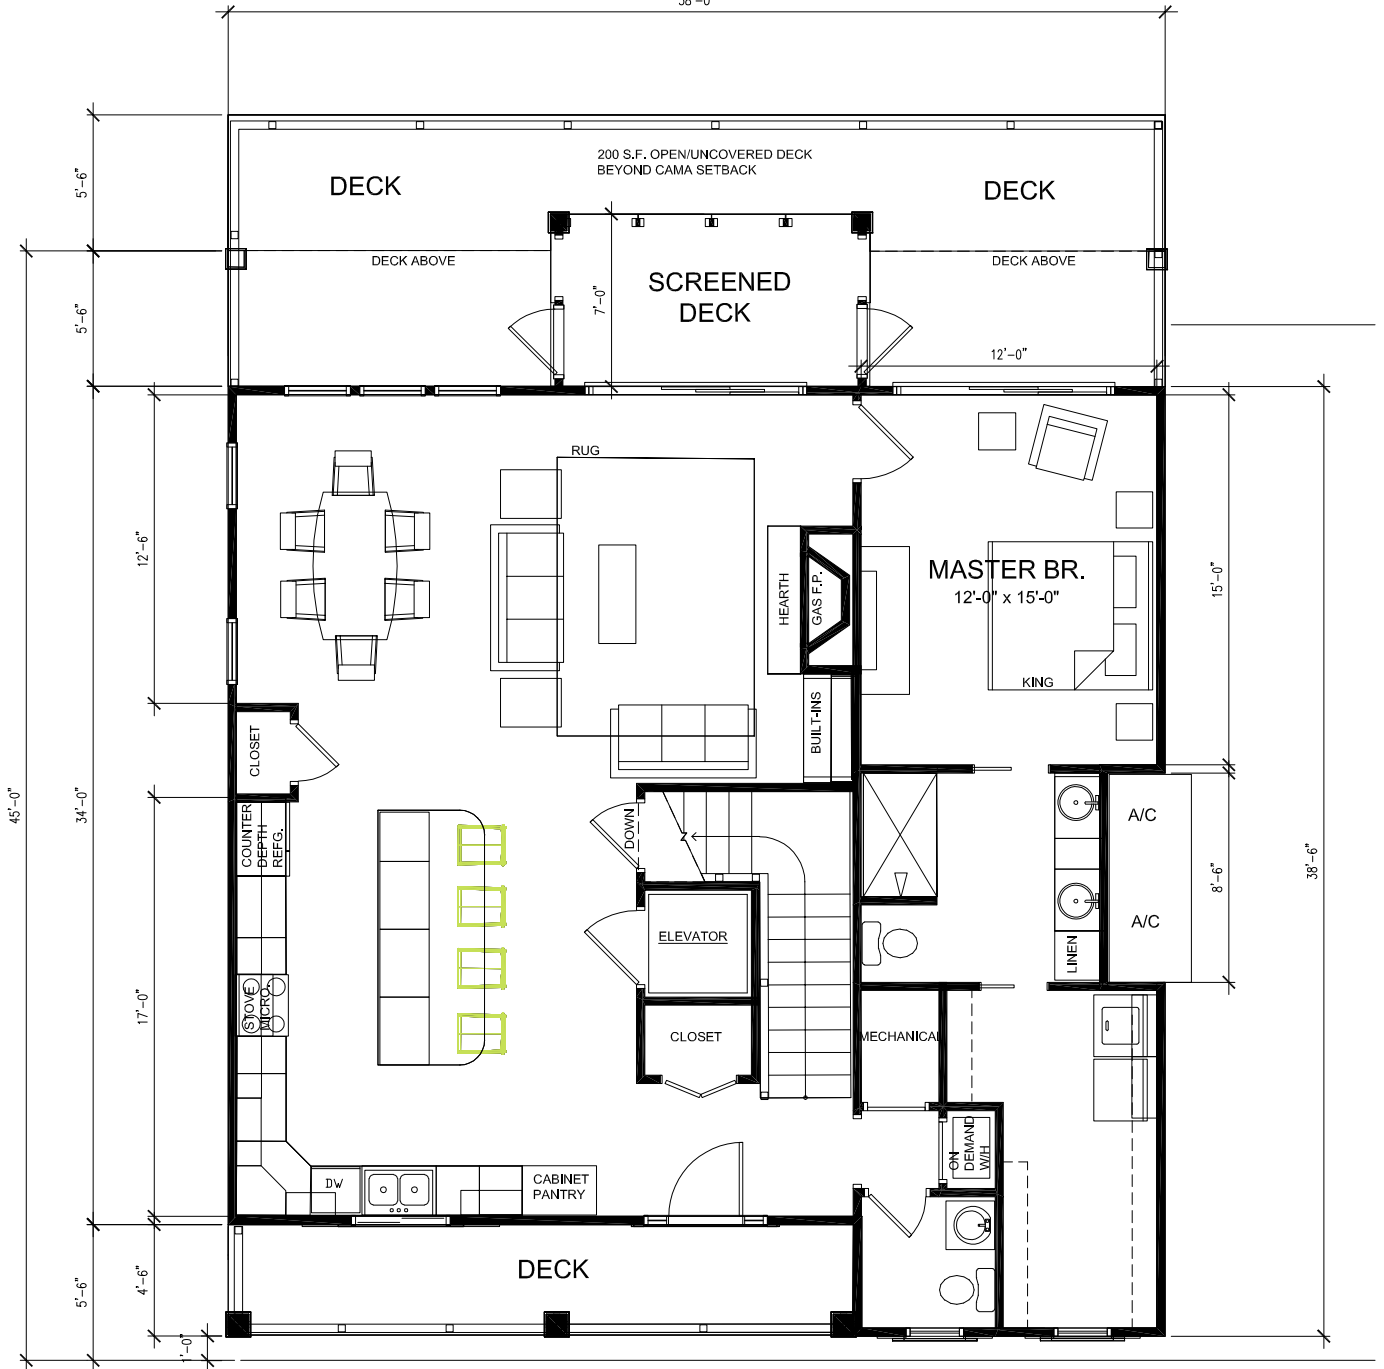

# First Floor Plan

SQUARE FOOTAGE	
FIRST FLOOR:	1330 SQ. FT.
SECOND FLOOR:	1232 SQ. FT.
TOTAL HEATED:	2562 SQ. FT.
FRONT DECKS:	SQ. FT.
REAR DECKS:	SQ. FT.
GROUND FLOOR:	SQ. FT.