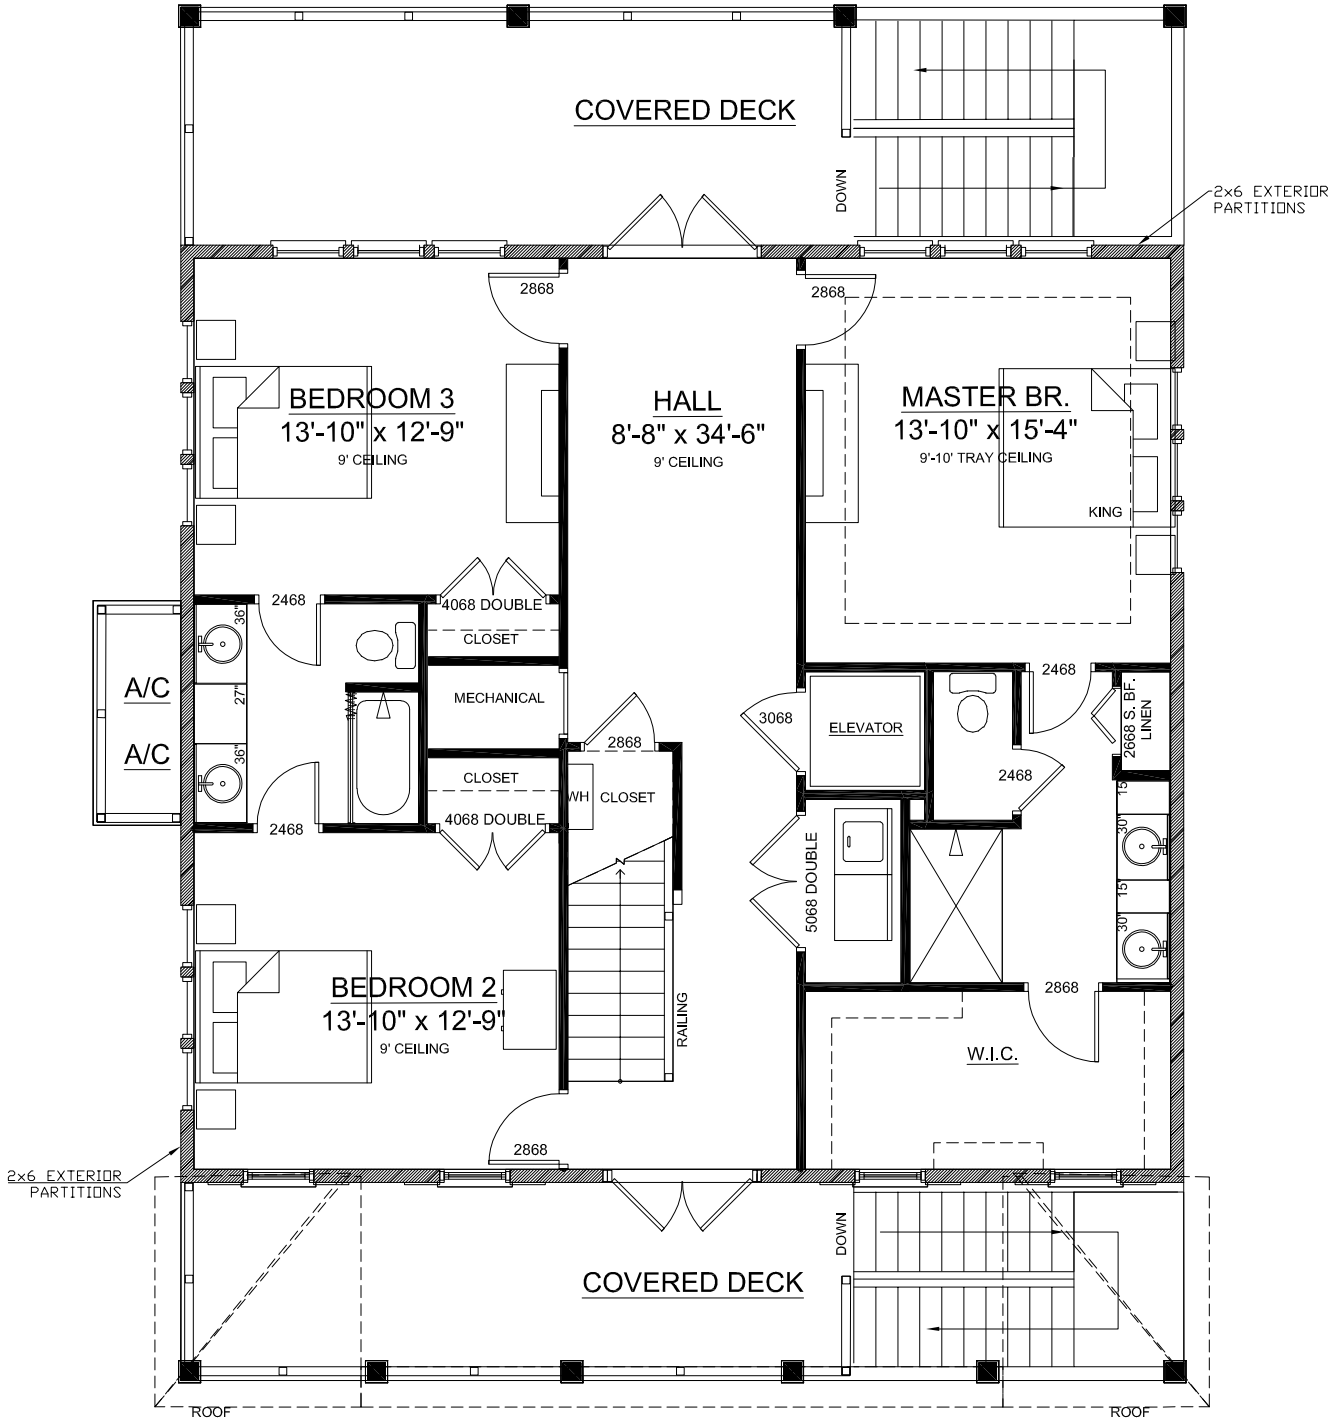

First Floor Plan

SQUARE FOOTAGE	
FIRST FLOOR:	1349 SQ. FT.
SECOND FLOOR:	1349 SQ. FT.
TOTAL HEATED:	2698 SQ. FT.
FRONT DECKS:	371 SQ. FT.
REAR DECKS:	572 SQ. FT.