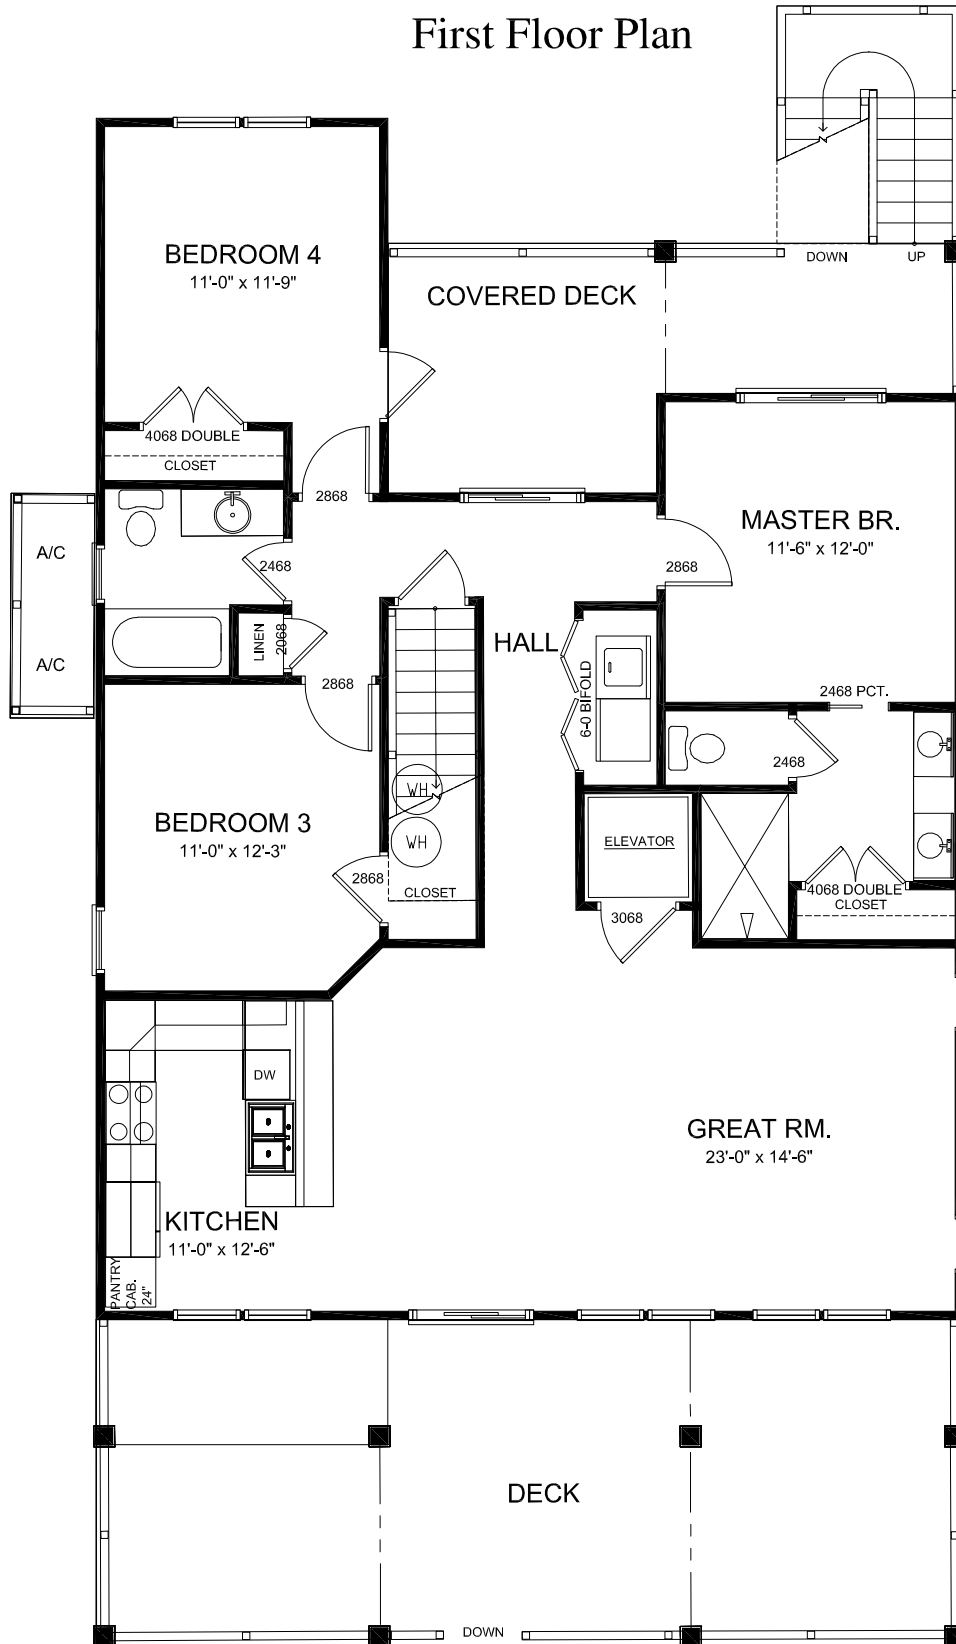

# First Floor Plan

SQUARE FOOTAGE	
FIRST FLOOR:	1367 SQ. FT.
SECOND FLOOR:	1295 SQ. FT.
TOTAL HEATED:	2662 SQ. FT.
FRONT DECKS:	451+ SQ. FT.
REAR DECKS:	181+ SQ. FT.