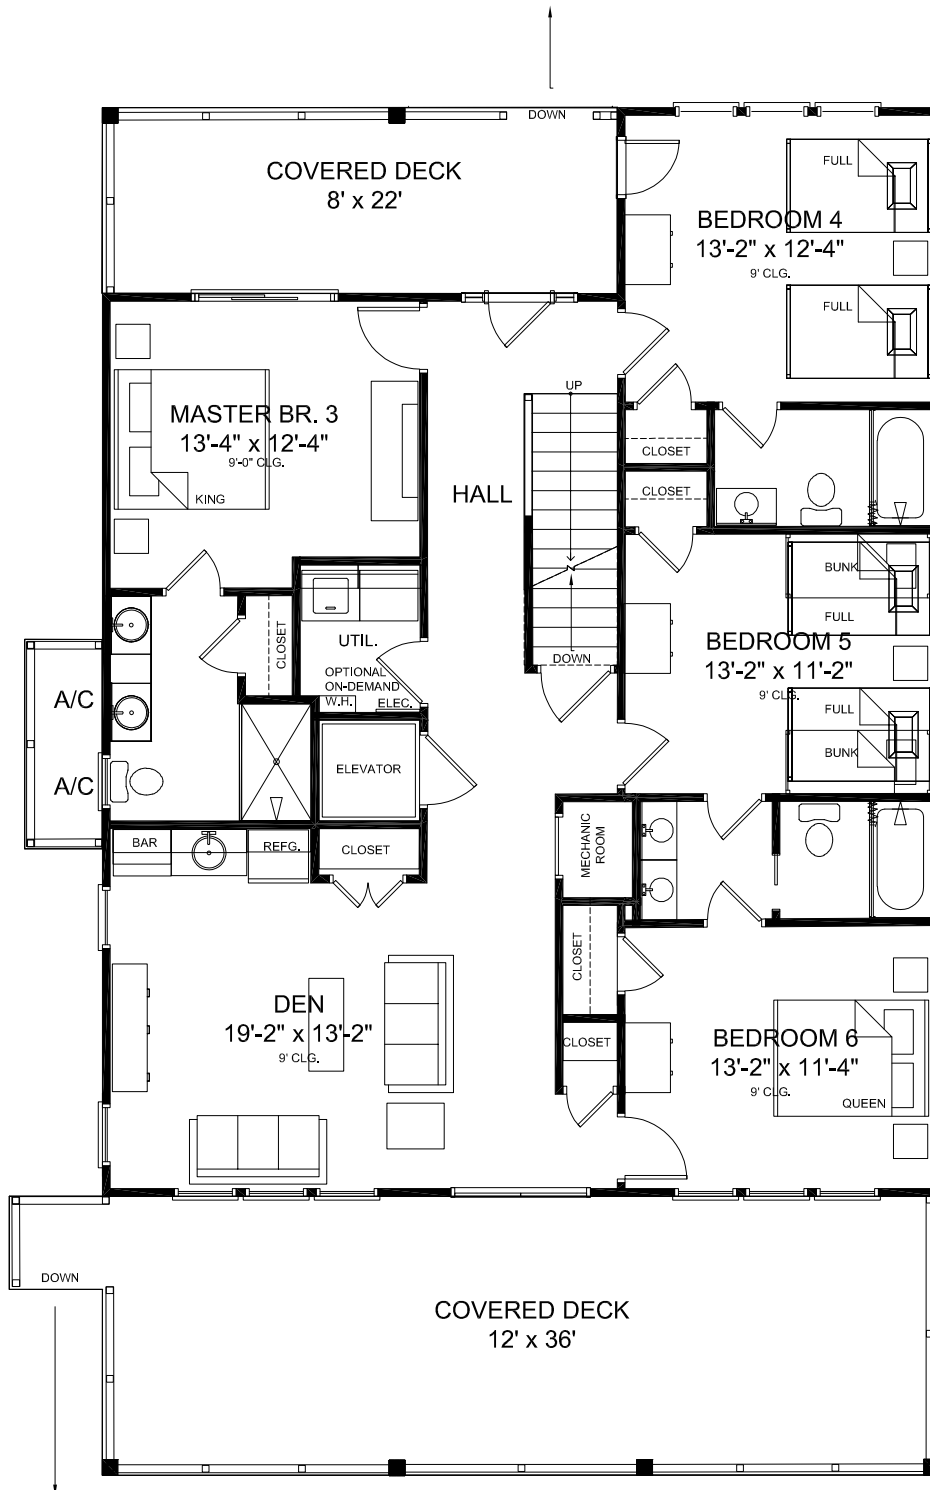

# First Floor Plan

<b>HEATED LIVING AREA:</b>	
FIRST FLOOR:	1508 S.F.
SECOND FLOOR:	1508 S.F.
TOTAL HEATED:	3016 S.F.
<b>DECKS</b>	
FRONT DECKS:	355 S.F.
REAR DECKS:	864 S.F.