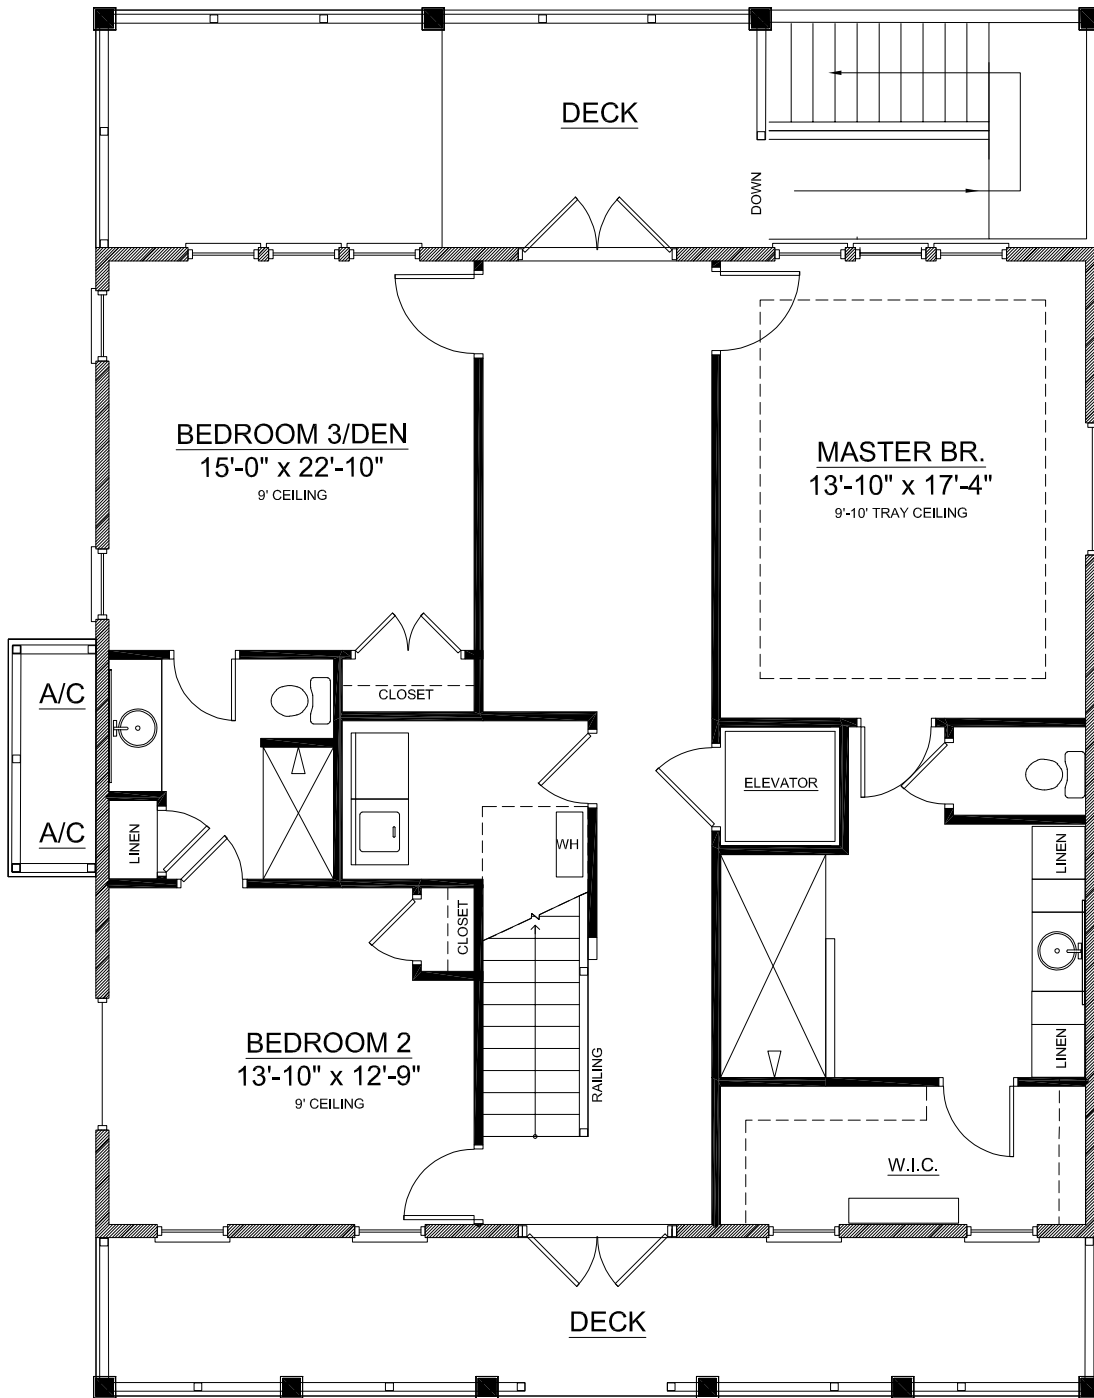

Sea Breeze Paradise First Floor Plan

© BEACH HOME DESIGNS
BeachHomeDesigns.com

SQUARE FOOTAGE	
FIRST FLOOR:	1425 SQ. FT.
SECOND FLOOR:	1544 SQ. FT.
TOTAL HEATED:	2969 SQ. FT.
FRONT DECKS:	371 SQ. FT.
REAR DECKS:	478 SQ. FT.