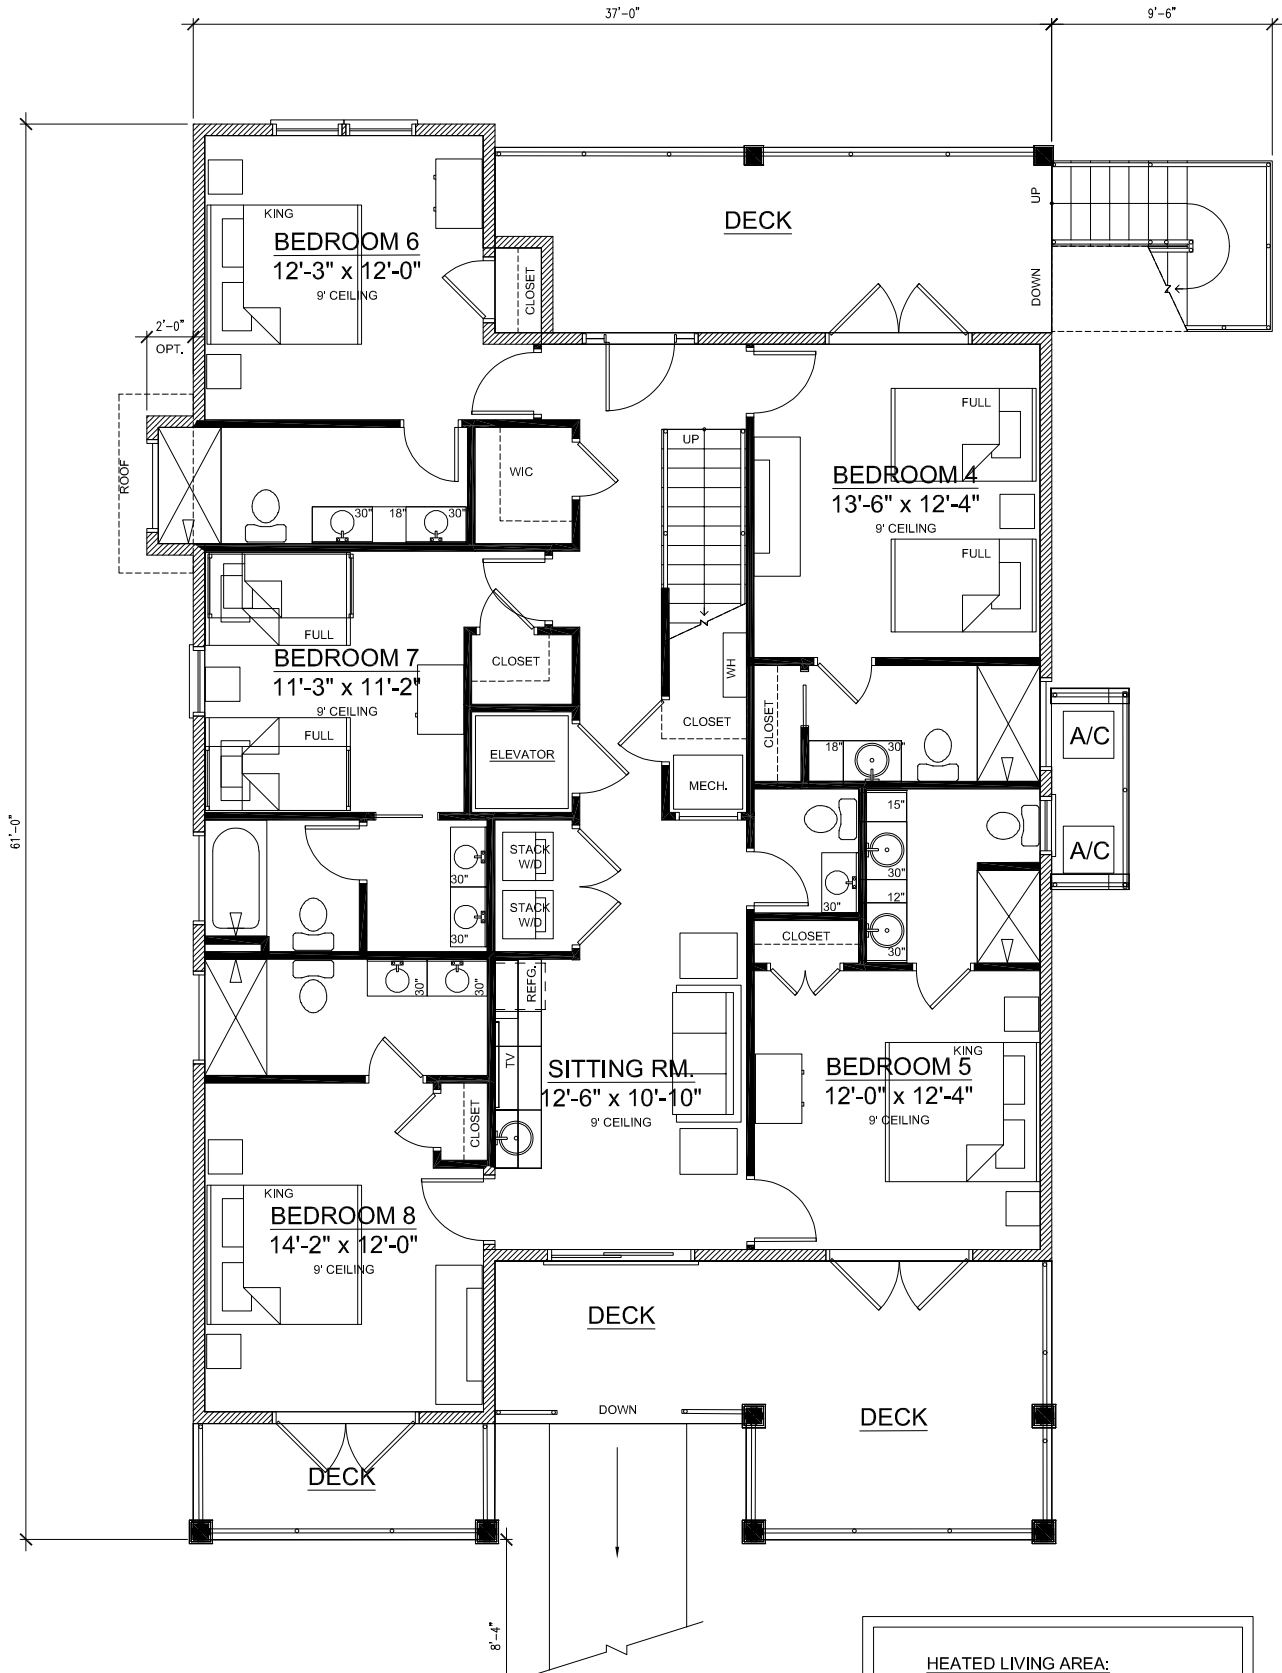

# First Floor

HEATED LIVING AREA:  
 FIRST FLOOR: 1710 S.F.  
 SECOND FLOOR: 1698 S.F.  
 TOTAL HEATED: 3408 S.F.

DECKS  
 FRONT DECK: 300 + 353 S.F.  
 REAR DECK: 181 + 181 S.F.