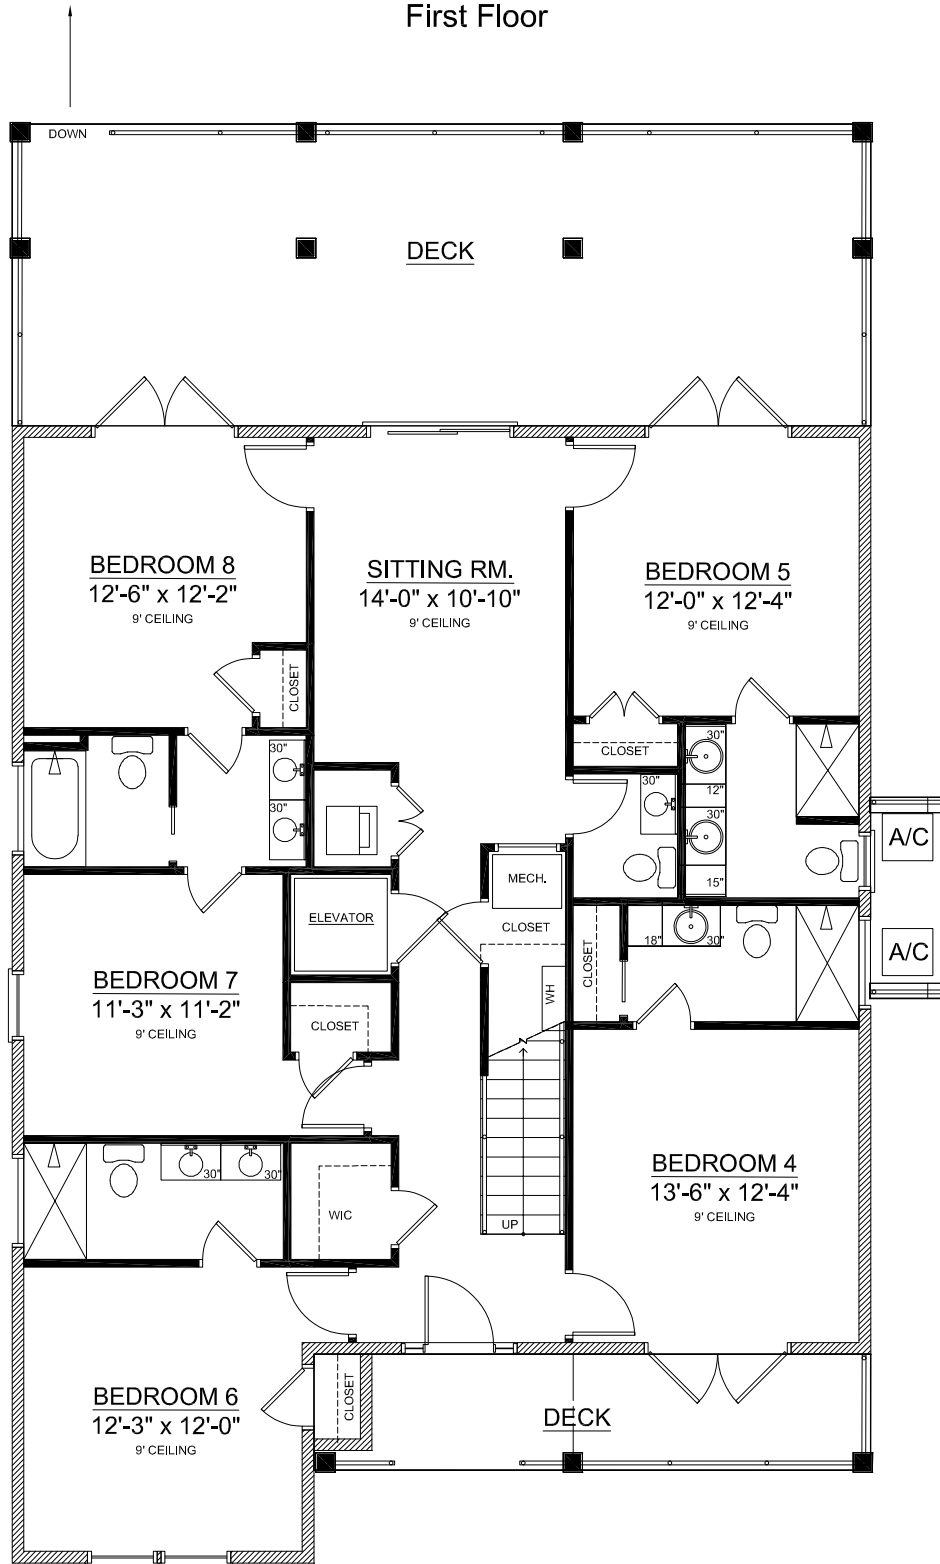

# Going To Sea

## First Floor

<b>HEATED LIVING AREA:</b>	
FIRST FLOOR:	1607 S.F.
SECOND FLOOR:	1607 S.F.
TOTAL HEATED:	3214 S.F.

<b>DECKS</b>	
FRONT DECK:	220 S.F.
REAR DECK:	962 S.F.